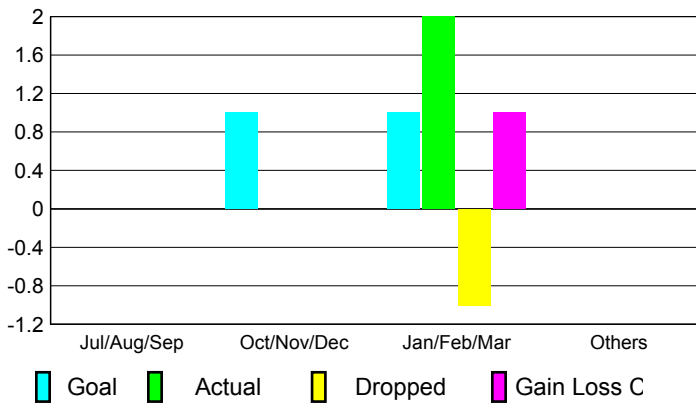

2009-2010 GMT Quarterly Report for District (or Undistricted) **District 354 H**

GMT: YOUN-TONG CHUNG

Location: REPUBLIC OF KOREA

GMT CA: 5

CLUBS

**Club Results
2009-2010**

**Clubs
2008-2009**

Month	New Club Goal	Actual New Clubs	Actual Dropped Clubs	Gain/Loss of Clubs	Gain/Loss of Clubs
Jul/Aug/Sep	0	0	0	0	0
Oct/Nov/Dec	1	0	0	0	0
Jan/Feb/Mar	1	2	-1	1	2
Apr/May/June	0	0	0	0	2
Totals	2	2	-1	1	4

Club Results 2009-2010

Goal, New, Dropped, Gain/Loss

Comparison of Club Gain/Loss

Current Year Compared to the Previous Year

YTD Status Quo Clubs 2009-2010

Status Quo Clubs Compared to Status Quo Members

MEMBERSHIP