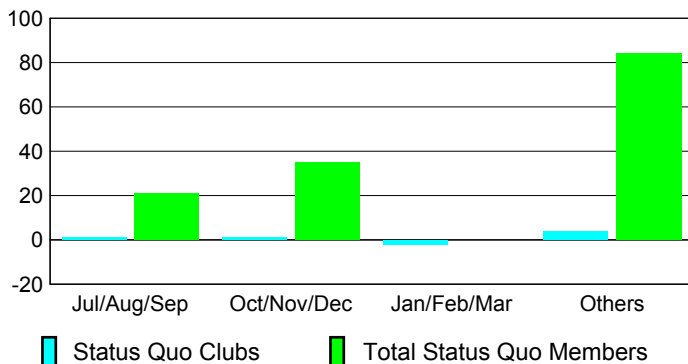

Club Results 2009-2010

Goal, New, Dropped, Gain/Loss

Comparison of Club Gain/Loss

Current Year Compared to the Previous Year

YTD Status Quo Clubs 2009-2010

Status Quo Clubs Compared to Status Quo Members

MEMBERSHIP

**Membership Results
2009-2010**

**Membership
2008-2009**

Month	Net Memb Goal	Actual New Memb	Actual Dropped Memb	Gain/Loss of Memb	Gain/Loss of Memb
Jul/Aug/Sep	20	71	-97	-26	76
Oct/Nov/Dec	20	54	-98	-44	-103
Jan/Feb/Mar	40	94	-69	25	81
Apr/May/June	30	68	-93	-25	22
Totals	110	287	-357	-70	76