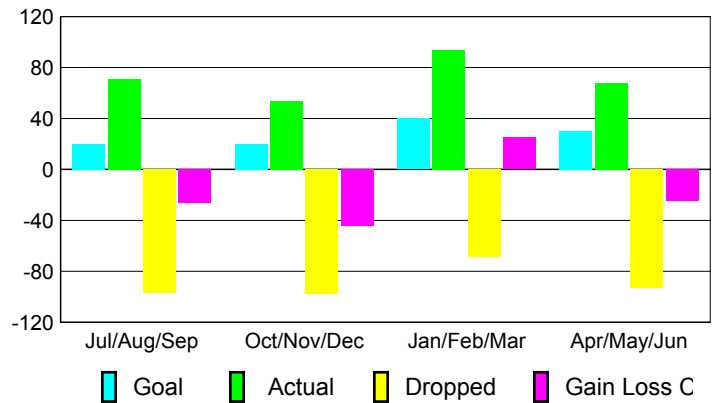

Membership Results 2009-2010

Goal, New, Dropped, Gain/Loss