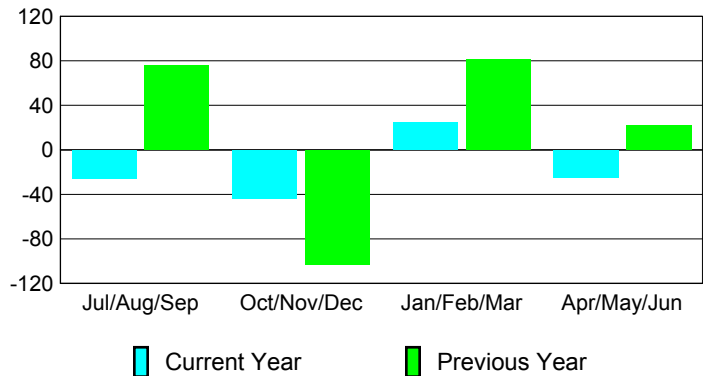

Comparison of Membership Gain/Loss

Current Year Compared to the Previous Year